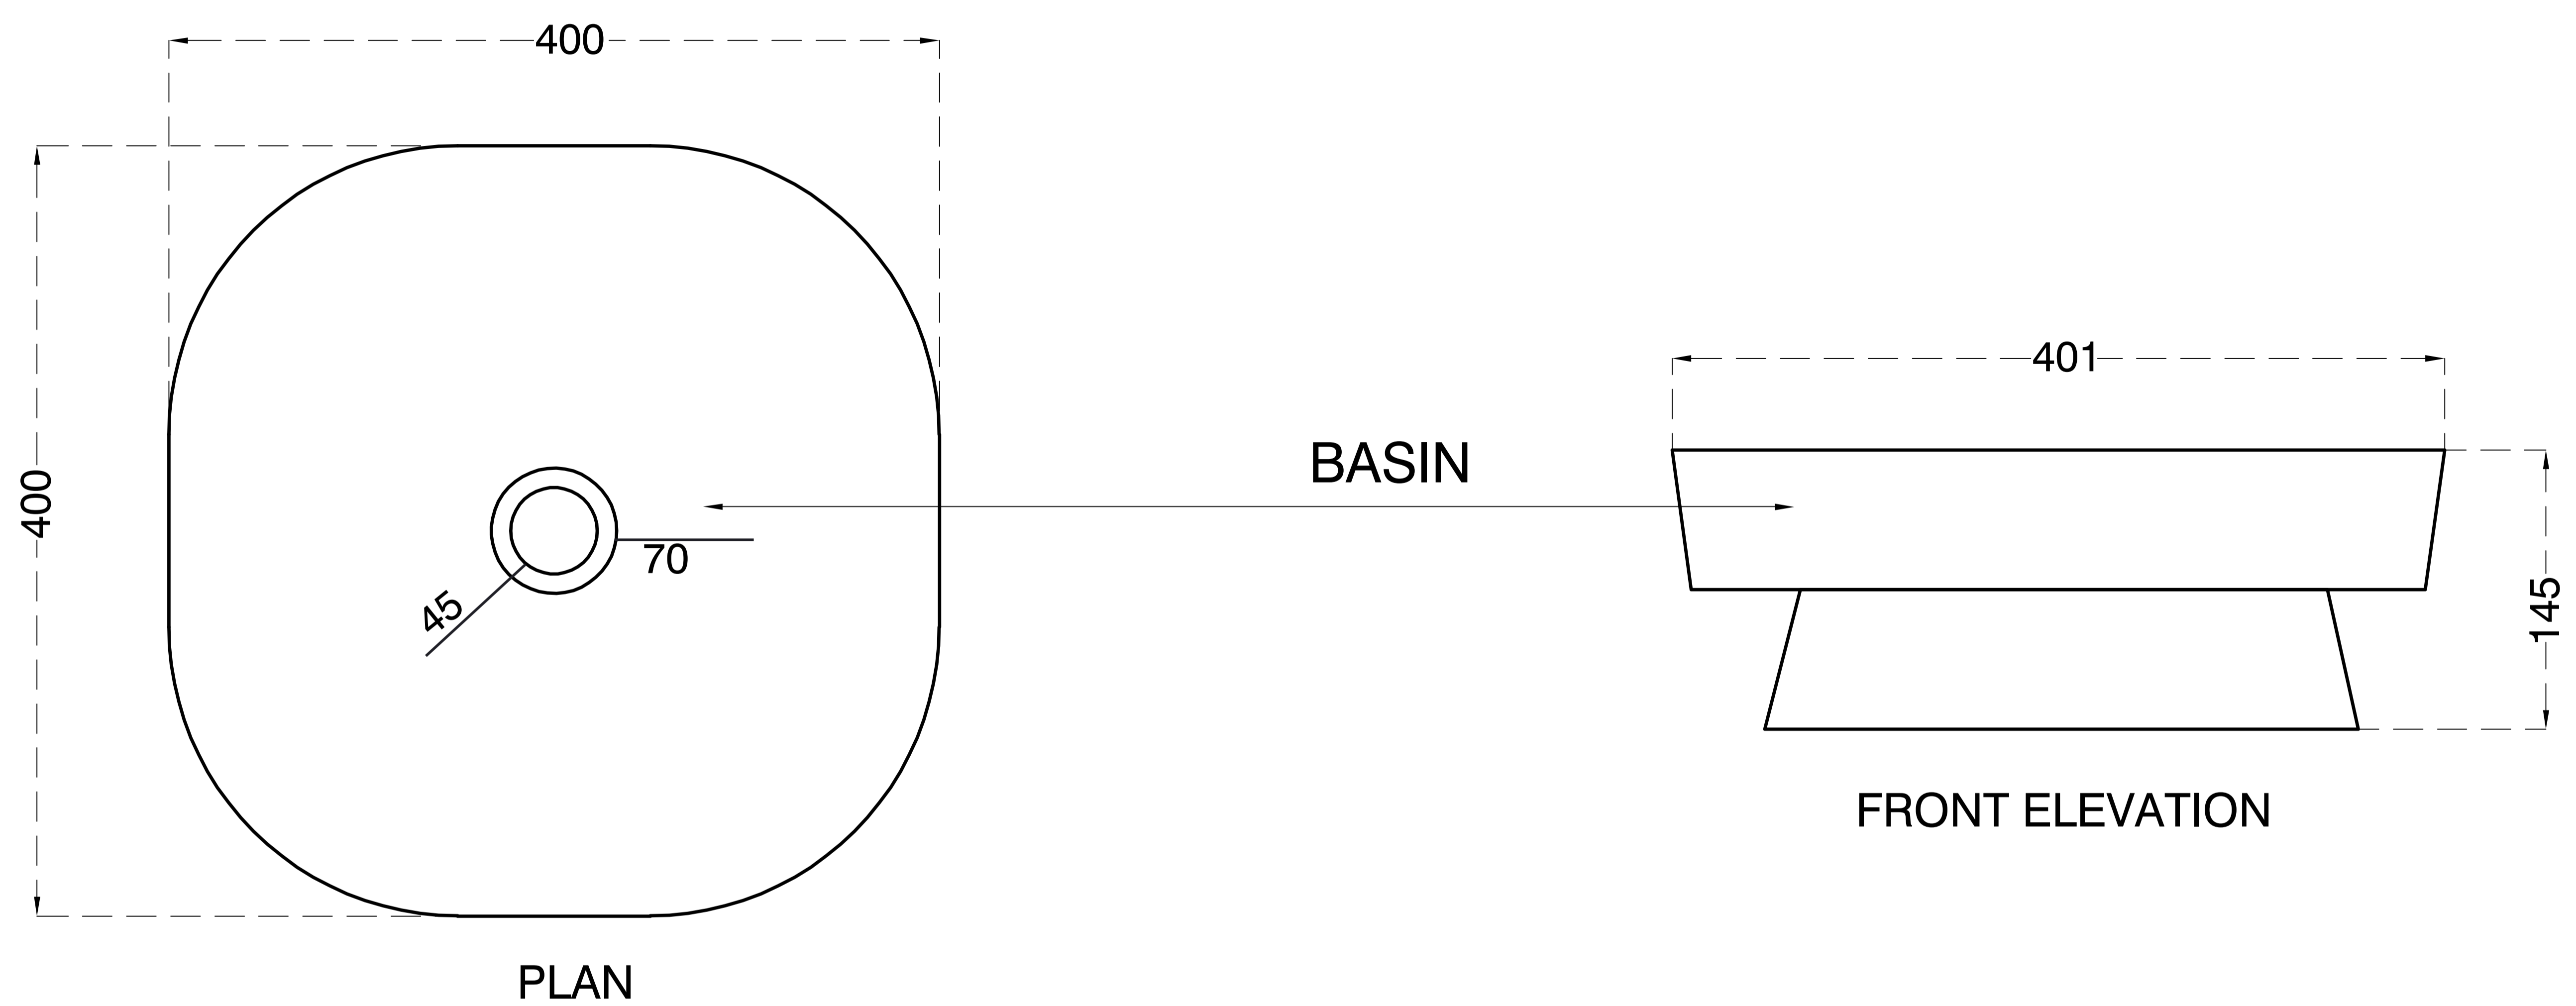

Ceramic Table-Mounted/ Drop-In Semi-Counter Wash Basin

Product Code : 1785

Technical Drawing

All dimension are in **mm**